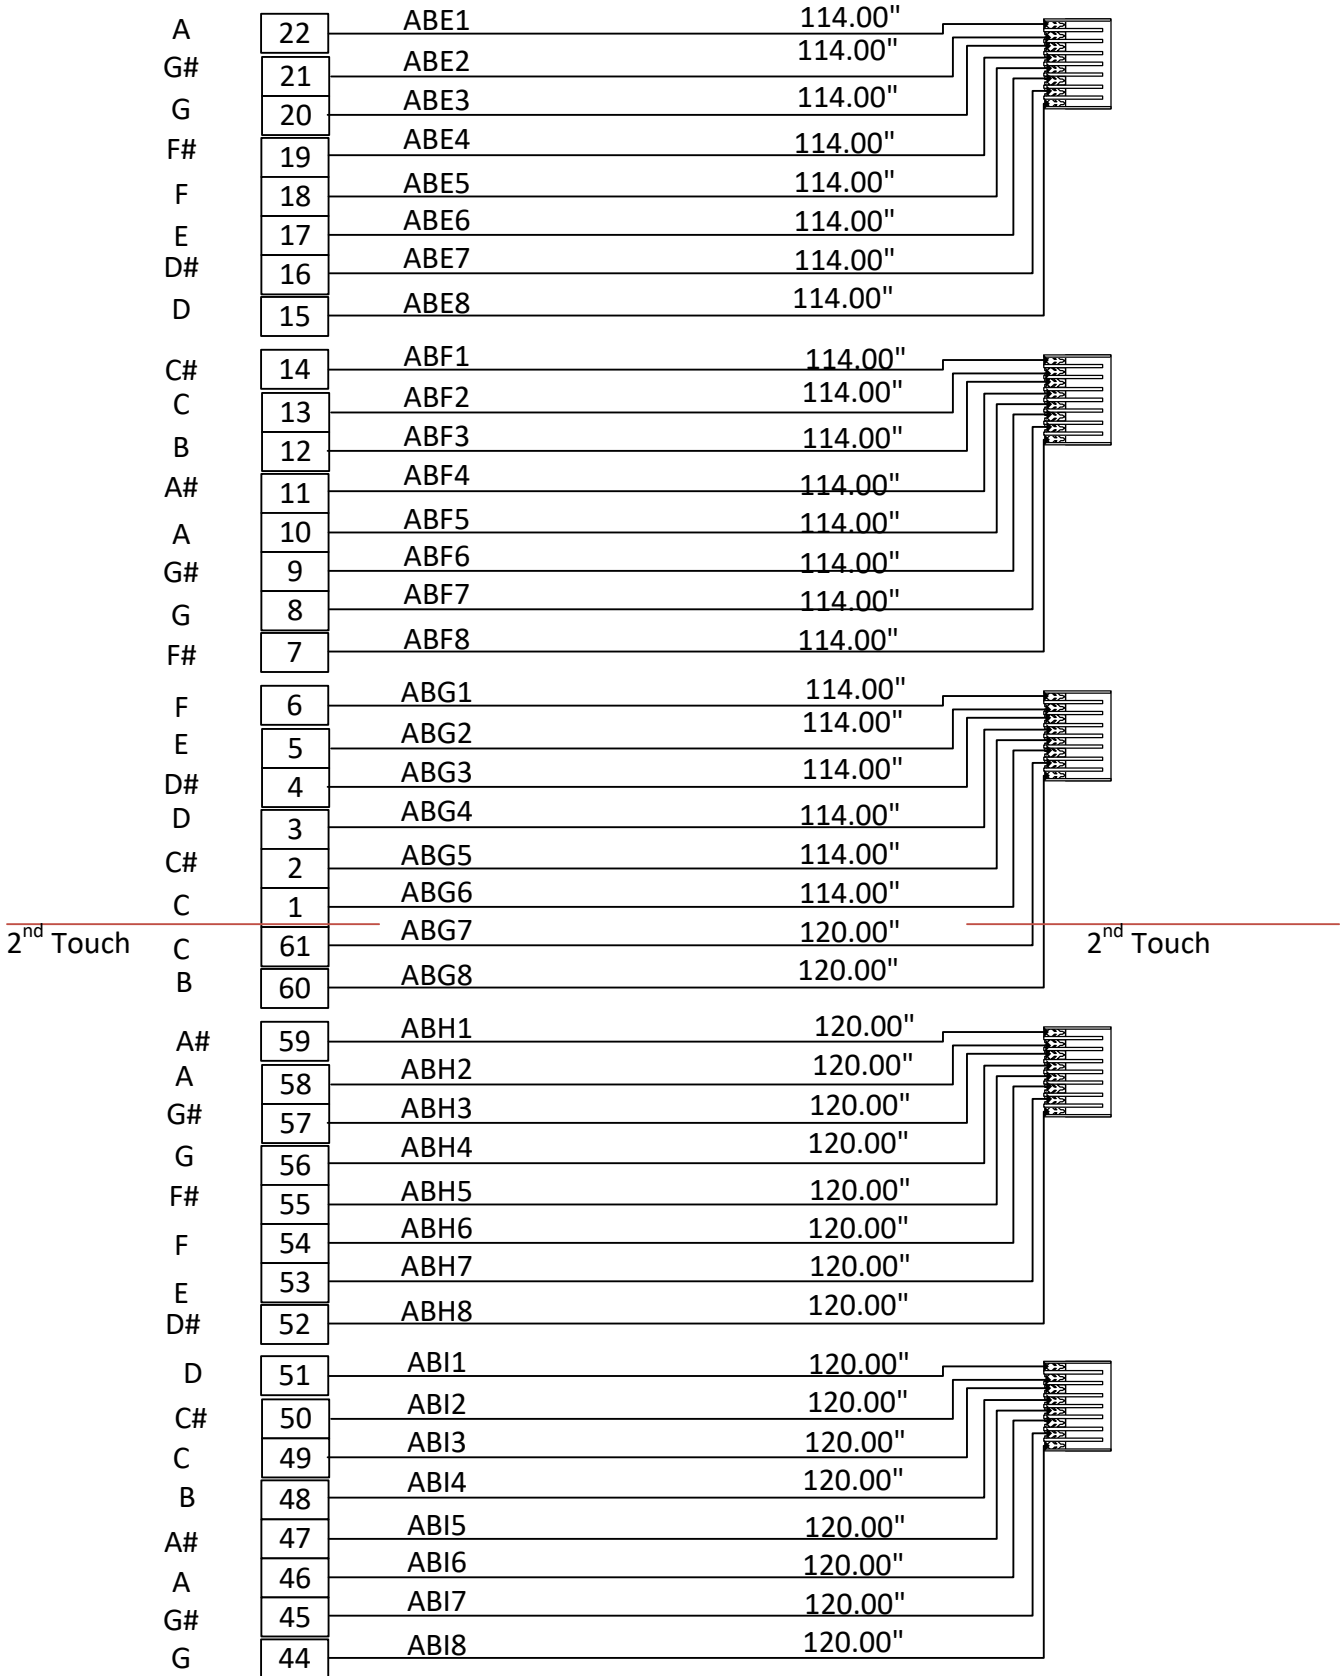

# Accomp Keyboard Wiring