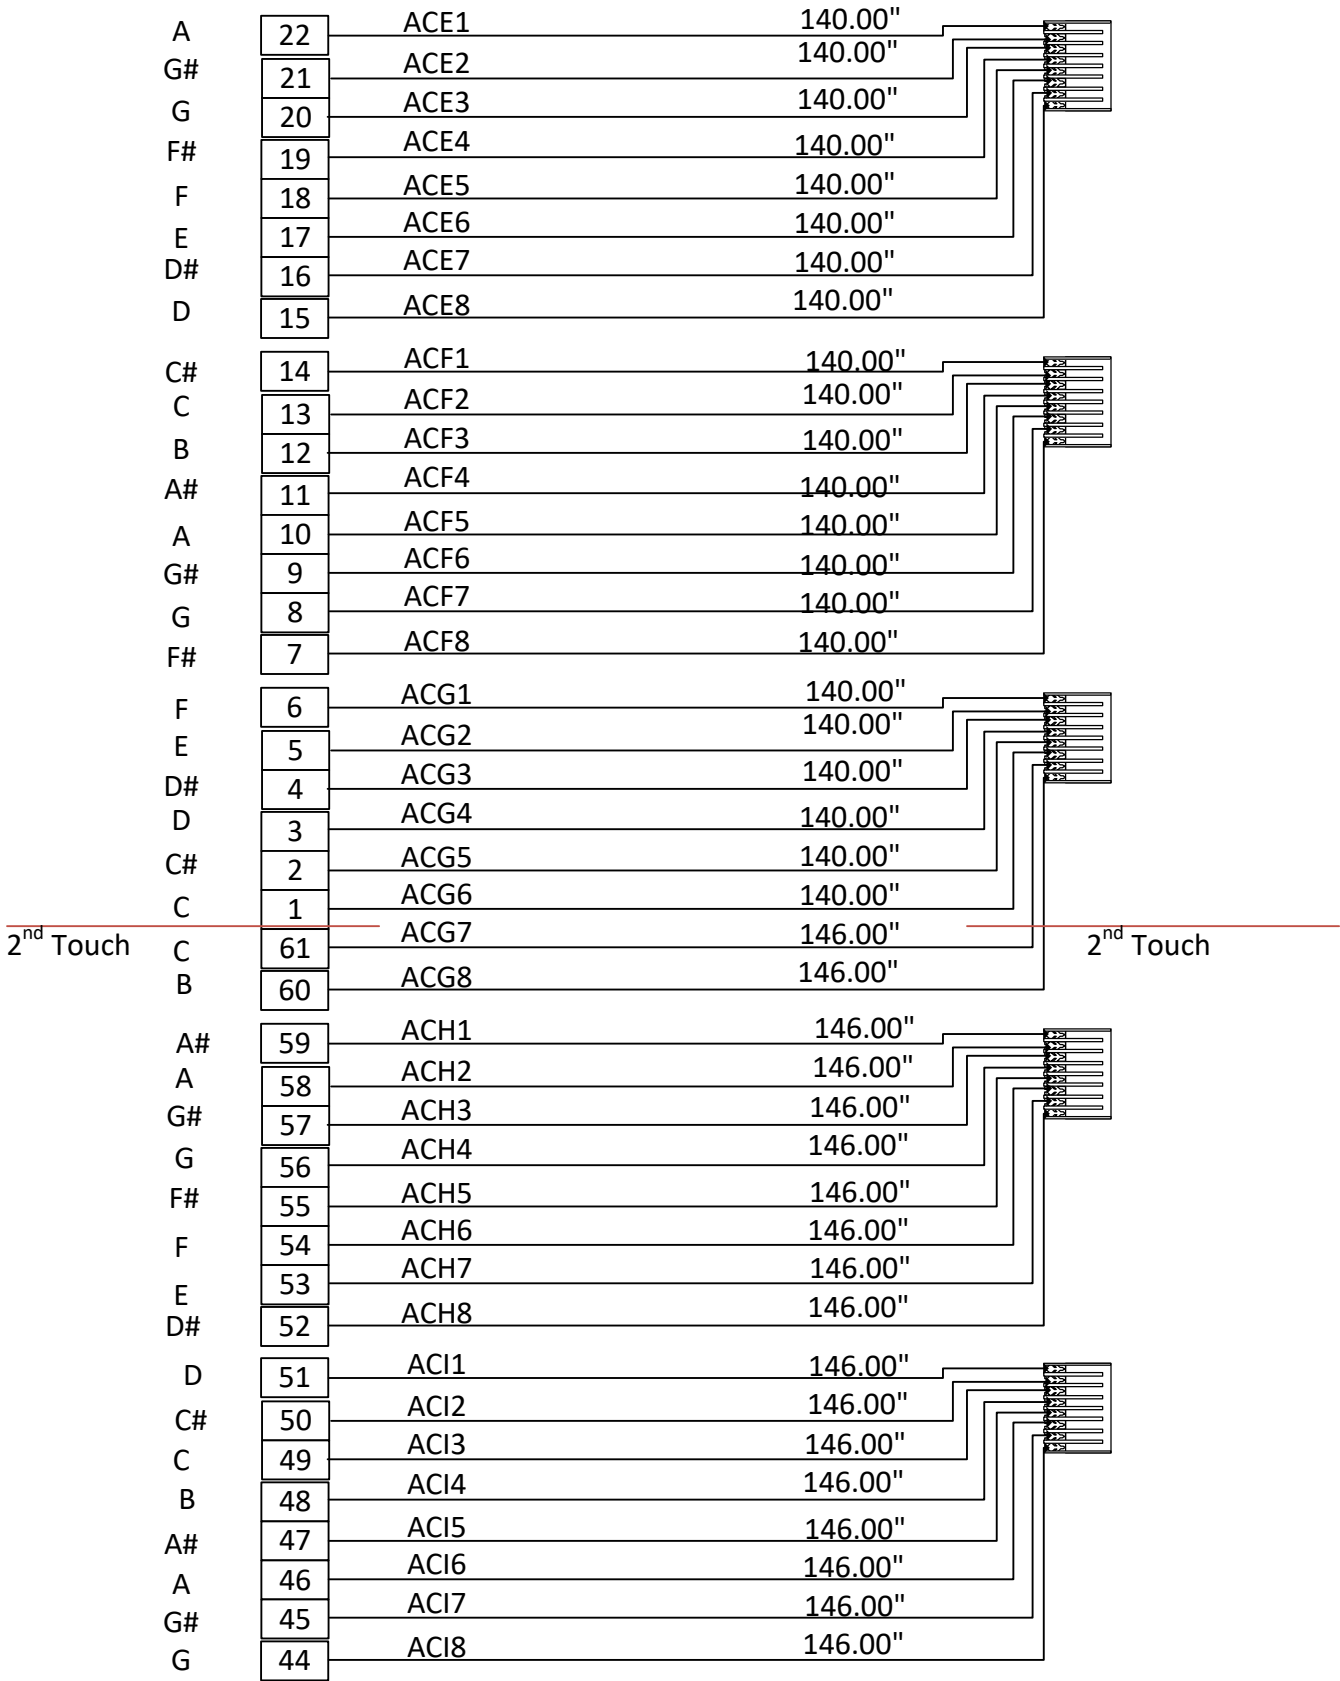

Great Keyboard Wiring

Great Keyboard Wiring

ACO4 146.00"

Logic Current Ground