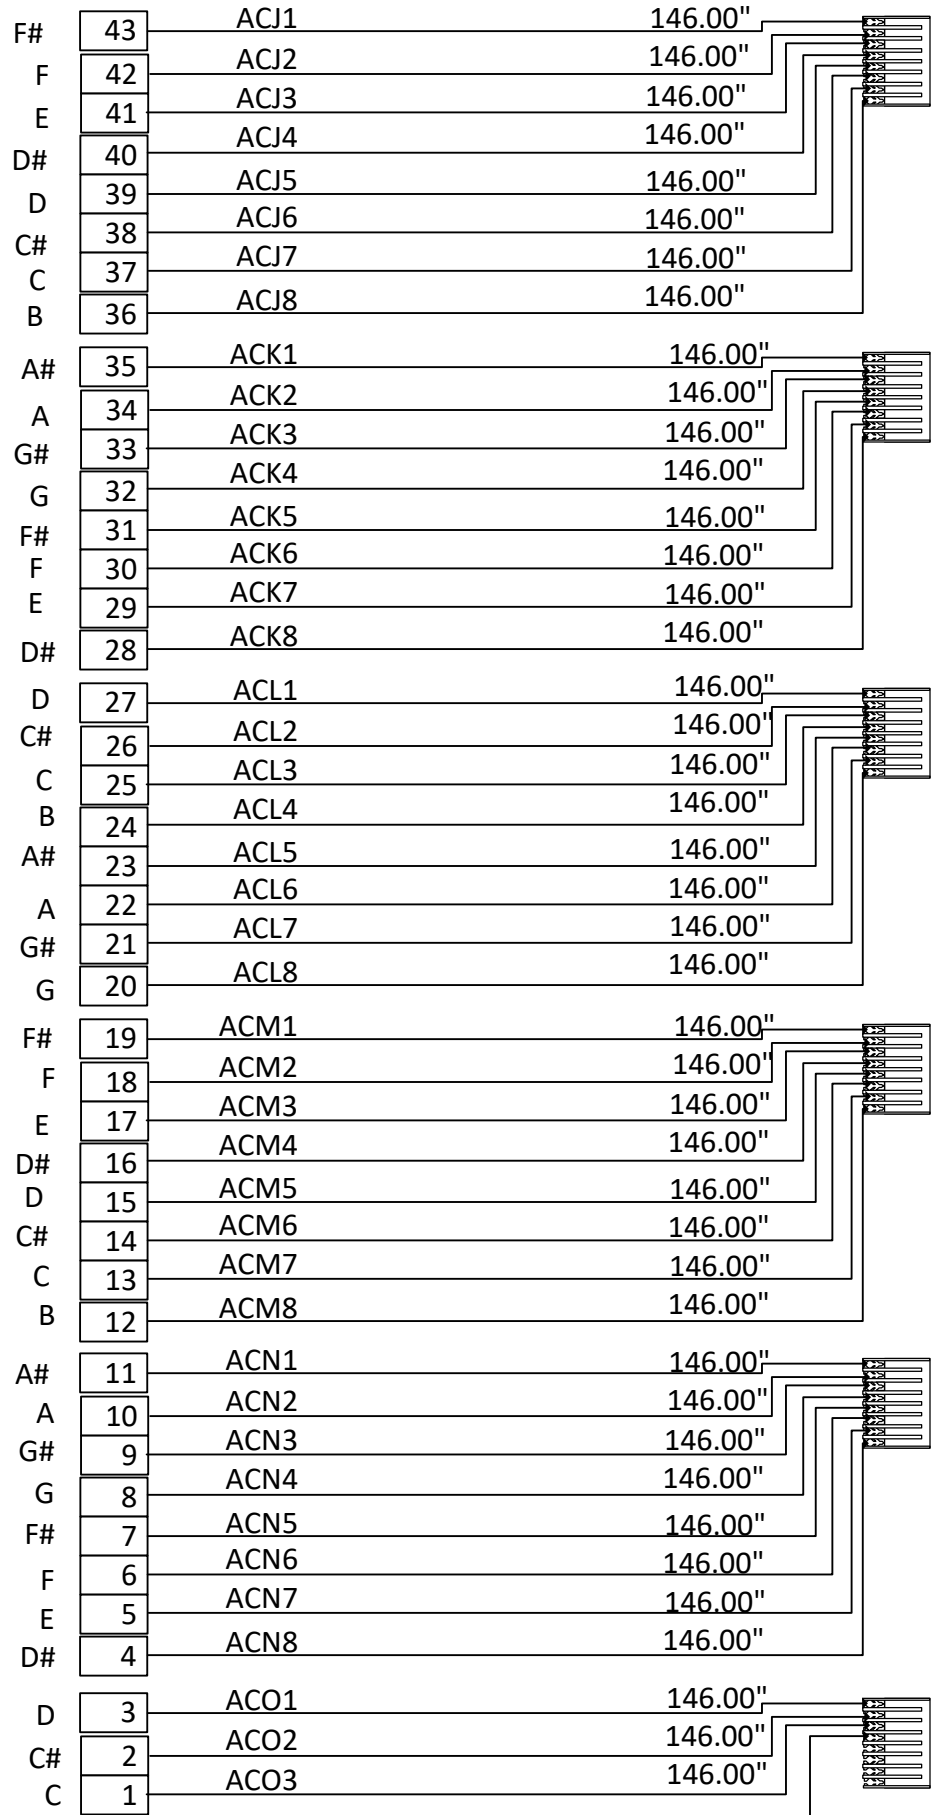

Great Keyboard Wiring

Great Keyboard Wiring

ACO4 146.00"

Logic Current Ground